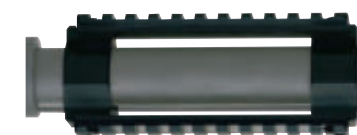

sight is inserted with an adjustable optic fiber. The muzzle of the barrel is threaded in order to fit our MULTICHOKES or muzzle break.

LAW
ENFORCEMENT

S.A.T. 8 PRO FORCES

S.A.T. 8 TACTICAL

S.A.T. 8 PRO TELESCOPIC