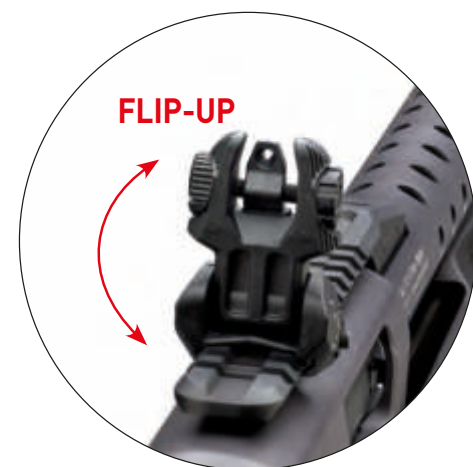

SDASS

PRO TELESCOPIC STAGE 2

The parallel comb construction makes the shotgun extremely fast on the target, with a less felt recoil on the operator face. The ergonomic collapsible stock has a three positions adjustable cheek-rest, all with no protruding parts. CERAKOTE

coating on the frame and cooling jacket, 2-tones logo, satin surfacing of all components, the SDASS PRO STAGE 2 is a pump shotgun with extremely high quality standard.

PROOF TESTED AT 1630 BAR

LAW ENFORCEMENT

L'impostazione lineare della piega calcio rende il fucile estremamente veloce sul bersaglio, con minore rinculo sul volto dell'operatore. Il calcio telescopico ergonomico ha un nasello regolabile in tre posizioni, il tutto privo di parti sporgenti. Rivestimento CERAKOTE su carcassa e copricanna, logo 2 toni, superficie satinata di tutti i componenti, SDASS PRO STAGE 2 è un fucile a pompa con standard qualitativi estremamente elevati.

Culata con un comb recto que hace que sea extremadamente rápida en el encare, sensación mínima de retroceso. Culata plegable ergonómica con carrillera ajustable en tres posiciones. Recubrimiento CERAKOTE en carcasa, logotipo de 2 tonos, superficie satinada en todos los componentes, la SDASS PRO STAGE 2 es una escopeta pump con un estándar de calidad extremadamente alto.

Конструкция приклада с параллельным гребнем позволяет быстро навести ружье на цель, и уменьшает чувство отдачи на щеке стрелка. Эргономичный складной приклад имеет регулируемый в трех положениях упор для щеки без выступающих частей. Покрытие CERAKOTE на раме и охлаждающей рубашке, 2-цветный логотип, матовое покрытие всех компонентов, SDASS PRO STAGE 2 - это помповое ружье с чрезвычайно высоким стандартом качества.

SDASS PRO TELESCOPIC STAGE 2