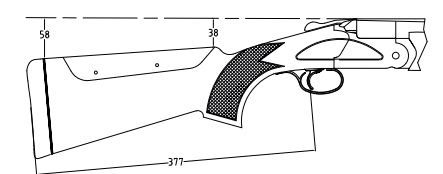

AXIS S&H AS