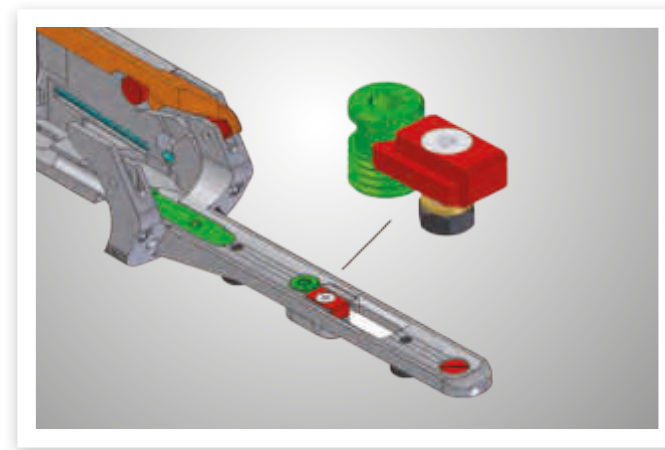

THE RECEIVER IS PRECISION MACHINED FROM FORGED STEEL (FIELD VERSIONS) OR FORGED ERGAL 55 (AL VERSIONS). 100% MANUFACTURED ON CNC MULTI-AXIS MACHINING CENTRES, THE MECHANISM IS THE SYMBOL OF THE EXTREME INDUSTRIAL STANDARD ACHIEVED BY FABARM.

- **IT** La bascula è ottenuta lavorando con precisione un blocco di acciaio forgiato (versioni FIELD) o ERGAL 55 (versioni AL). Prodotta al 100% su centri CNC multi-asse, il meccanismo è l'esempio dell'elevato standard di lavorazione industriale raggiunto da FABARM.
- **ES** La bascula está perfectamente mecanizada a partir de acero forjado (Versión FIELD) o ERGAL 55 (Versión AL). 100% fabricado en centros de mecanizado multi-ejes de última generación. El mecanismo es el símbolo de la extrema calidad en los procesos productivos de FABARM.
- **RU** Ствольная коробка изготовлена из ковanej стали (версии FIELD) или сплава Ergal 55 (версии AL). На 100% изготовленные на высокотехнологичных станках CNC, они – настоящий символ высочайших промышленных стандартов, достигнутых FABARM.

AN ADJUSTABLE OPENING TENSION SYSTEM TO KEEP A TIGHTEN SHOTGUN EVEN AFTER YEARS OF HEAVY USE.

- **IT** Un sistema di regolazione della tensione di apertura per garantire un fucile correttamente tensionato anche dopo anni di intenso utilizzo.
- **ES** Un sistema de apertura ajustable mantiene la escopeta ajustada a lo largo de los años.
- **RU** Функция регулировки усилия открытия стволов позволяет избежать ощущения «разбалтывания» даже после большого настрела.