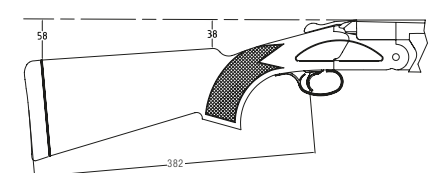

AXIS S&H AS

GAUGE	12/3" (12/76)
BARREL	71/28" - 76/30"
CHOKES	3 INNER HP (SHORT - MEDIUM - LONG) 3 EXIS HP (SHORT - LONG - XTREME)
RIB (mm)	TAPERED FROM 10 TO 8 mm
PISTOL	377 mm (or 367 mm with 12 mm recoil pad)
TULIP	TULIP
WOOD FINISH	OILED
RECEIVER	FORGED STEEL
RECEIVER FINISH	BLACK SATIN
FINISH	INTEGRALE
KG	3,45 - 3,55

AXIS S&H