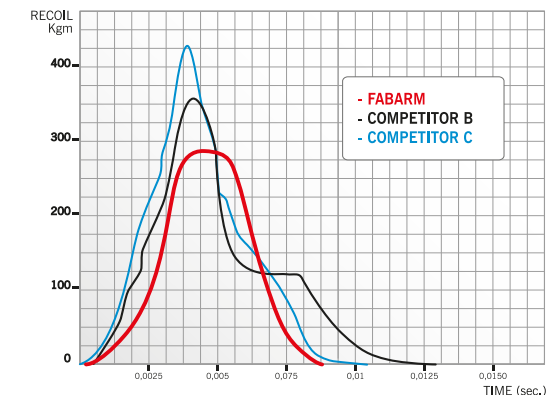

1. **PERFECT WITH ALL SHOTSHELLS**
   Perfetto con ogni cartuccia
   Perfecto con todo tipo de cartuchos
   Безотказно с любыми патронами
2. **EASY TO CLEAN**
   Facile da pulire
   Fácil de limpiar
   легко чистить

IT REDUCES THE RECOIL
Riduce il rinculo
Reduce el retroceso
Снижение отдачи