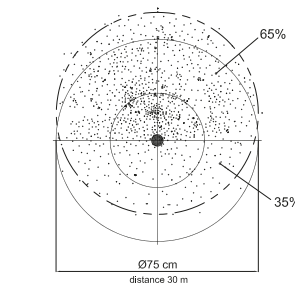

Rib 2: 65 / 35%

	ELOS N2 SPORTING SYREN	ELOS N2 ELEVATE SYREN
GAUGE	12/3" (12/76)	12/3" (12/76)
	71/28" - 76/30"	76/30"
CHOKES	EXIS HP (4): SHORT - MEDIUM LONG - XTREME	EXIS HP (5) CYL - SHORT - MEDIUM LONG - XTREME
RIB (mm)	TAPERED 10-8 MONTE CARLO WITH ADJUSTABLE COMB	TAPERED 10-8 (DELIVERED WITH 2 RIBS) MONTE CARLO WITH ADJUSTABLE COMB
	355	352
	TULIP	TULIP
WOOD FINISH	TRIWOOD	TRIWOOD
RECEIVER	FORGED STEEL	FORGED STEEL
RECEIVER FINISH	BLACK SATIN	BLACK SATIN
	ABS SYREN	ABS SYREN
KG	3,35 - 3,50	3,45 - 3,50