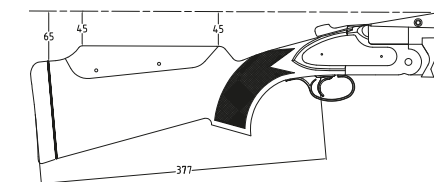

STL COMPETITION C6

GAUGE	12/3" (12/76)
CHOKES	EXIS HP (5): CYL - SHORT
RIB (mm)	MEDIUM - LONG - XTREME
	10-10
	PISTOL MICRO-METRIC 3D
WOOD FINISH	377
RECEIVER	TULIP
RECEIVER FINISH	GRADE 2,5 OILED
	FORGED STEEL
	TENIFER
	ADAPTIVE
KG	3,45 - 3,60

STL CONFIGURATION 2