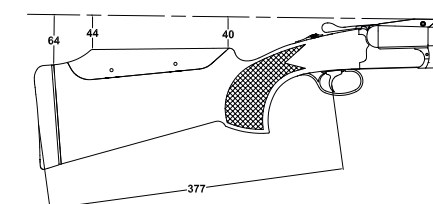

INFINITE RS

GAUGE	12/3" (12/76)
CHOKES	76/30" - 81/32"
RIB (mm)	EXIS HP (5): CYL-SHORT-MEDIUM-LONG-XTREME TAPERED 10-8 IN ERGAL
	MONTE CARLO WITH ADJUSTABLE COMB
	377
	SEMI-BEAVERTAIL
WOOD FINISH	OILED
RECEIVER	FORGED STEEL
RECEIVER FINISH	BLACK SATIN
	ADAPTIVE
KG	3,65 - 3,75

INFINITE RS