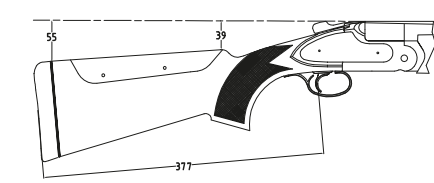

STL CONFIGURATION 6